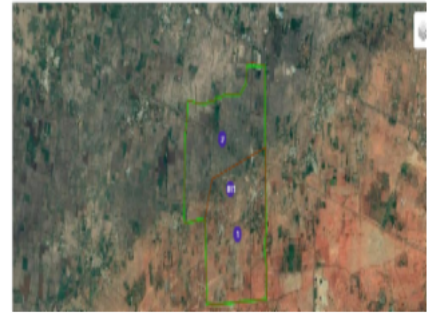

Nazri Naksha

Google Map View