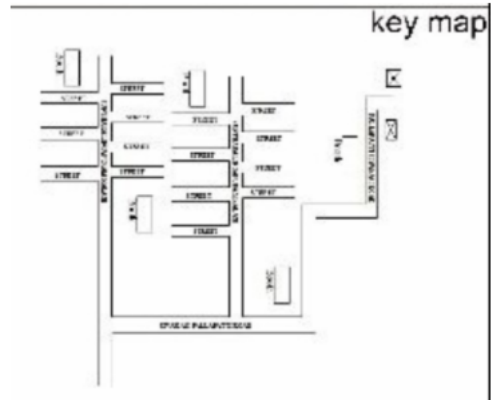

Cad View

Key MAP View

Cad Drawing

key map