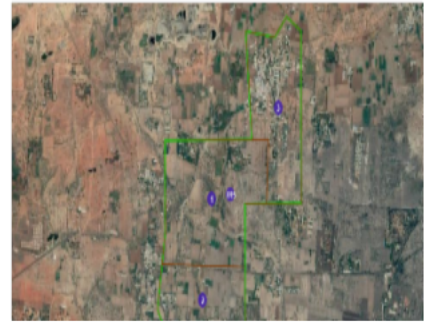

Nazri Naksha

Google Map View