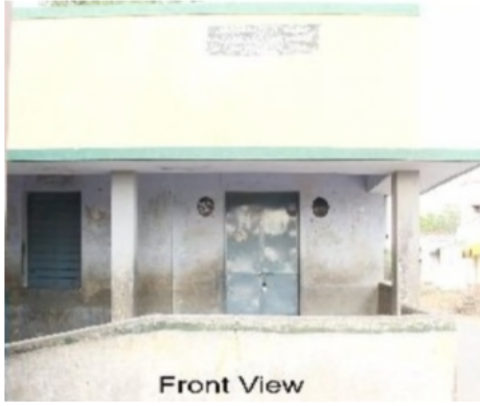

Polling Station Building Front View

Polling Station Front View