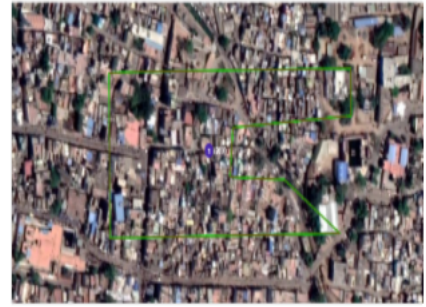

Nazri Naksha

Google Map View