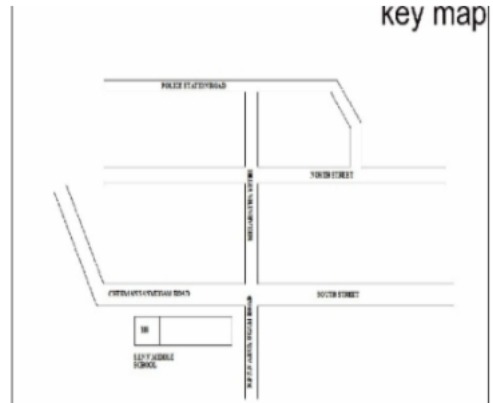

Cad View

Key MAP View

Cad Drawing

key map