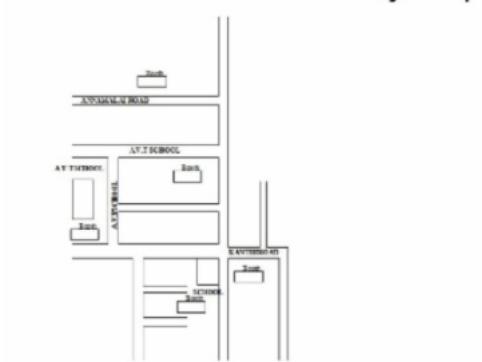

Cad View

Key MAP View

Cad Drawing

key map