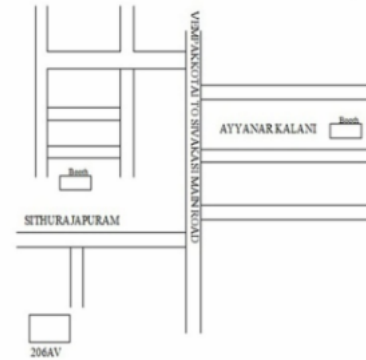

Cad View

Key MAP View

Cad Drawing

key map