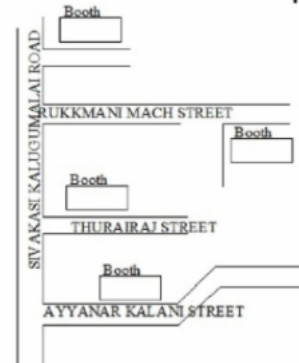

Cad View

Key MAP View

Cad Drawing

key map