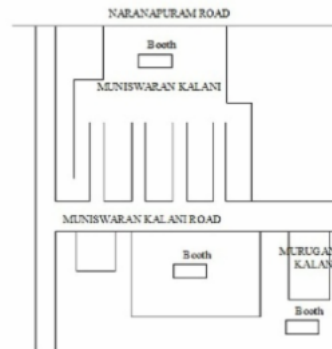

Cad View

Key MAP View

Cad Drawing

key map