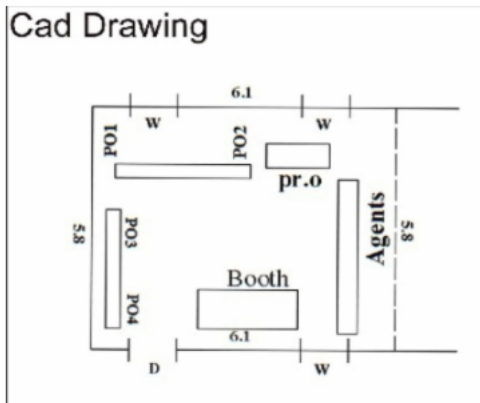

Nazri Naksha

Google Map View

Polling Station Building Front View

Polling Station Front View

Cad View

Key MAP View