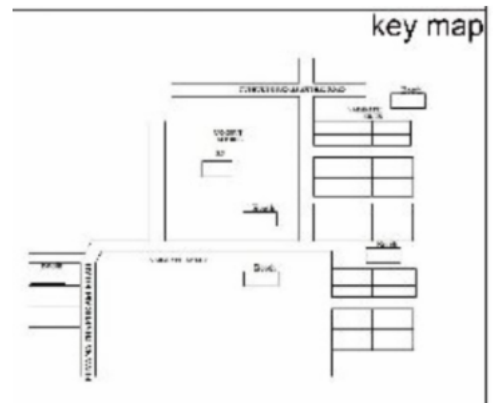

Cad View

Key MAP View

Cad Drawing