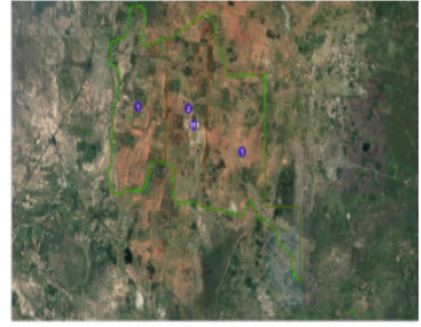

Nazri Naksha

Google Map View