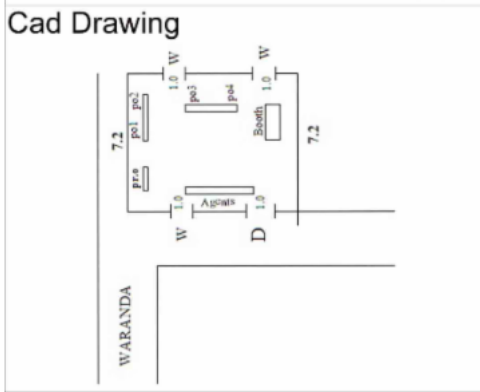

Nazri Naksha

Google Map View

Polling Station Building Front View

Polling Station Front View

Cad View

Key MAP View