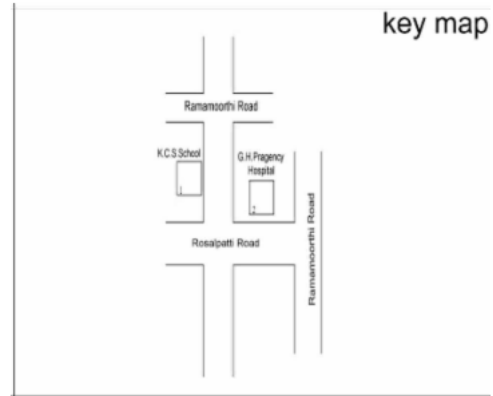

Nazri Naksha

Google Map View

Polling Station Building Front View

Polling Station Front View

Cad View

Key MAP View

Cad Drawing

key map