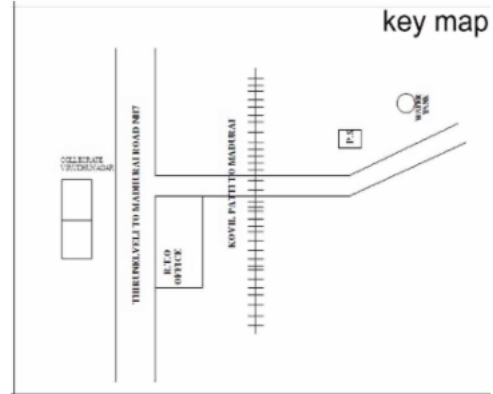

Nazri Naksha

Google Map View

Polling Station Building Front View

Polling Station Front View

Cad View

Key MAP View

Cad Drawing

key map