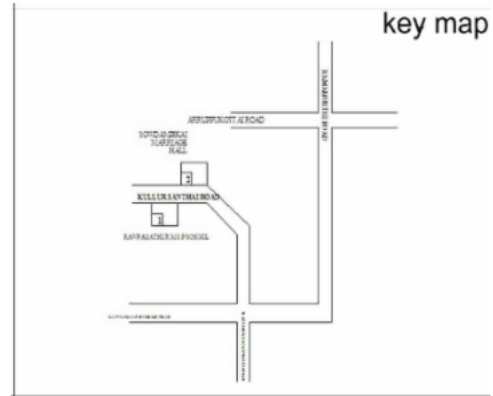

Cad View

Key MAP View

Cad Drawing

key map