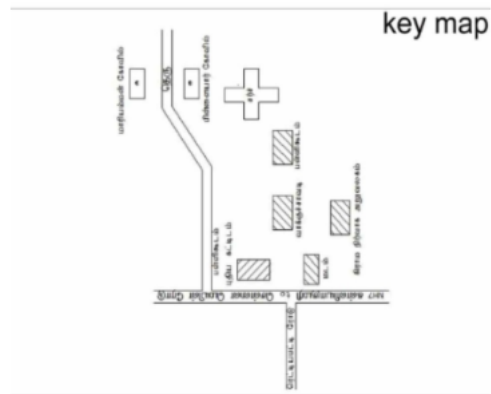

Cad View

Key MAP View

Cad Drawing

key map