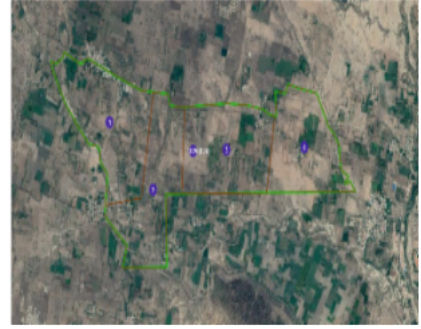

Nazri Naksha

Google Map View