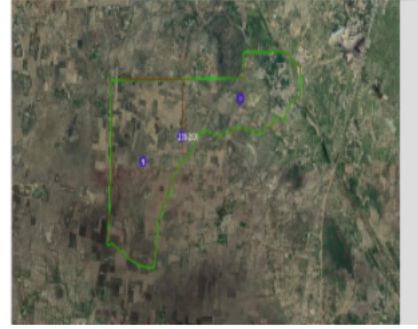

Nazri Naksha

Google Map View