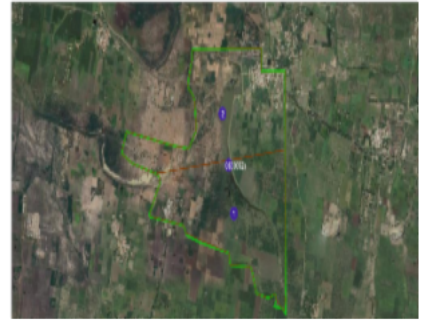

Nazri Naksha

Google Map View