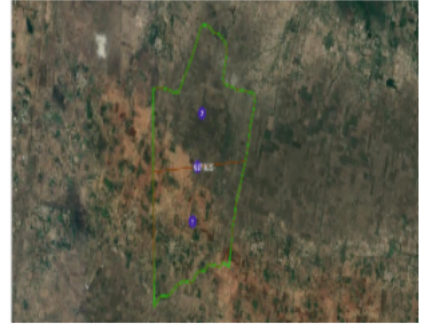

Nazri Naksha

Google Map View