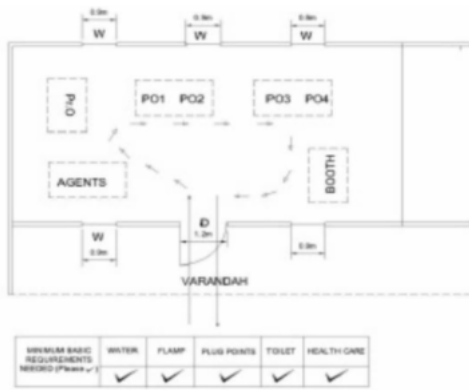

Nazri Naksha

Google Map View

Cad View