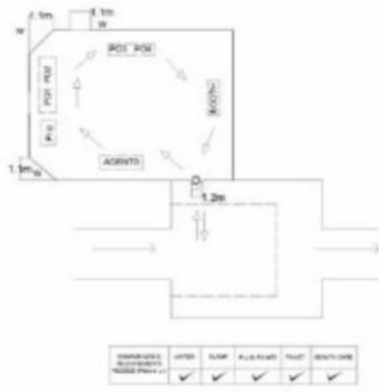

Nazri Naksha

Google Map View

Cad View