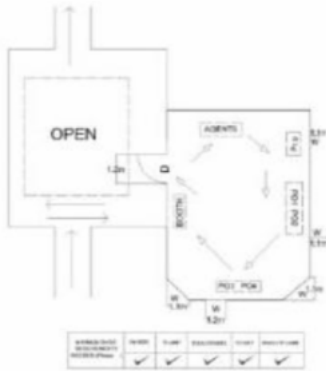

Nazri Naksha

Google Map View

Polling Station Building Front View

Polling Station Front View

Cad View

Key MAP View