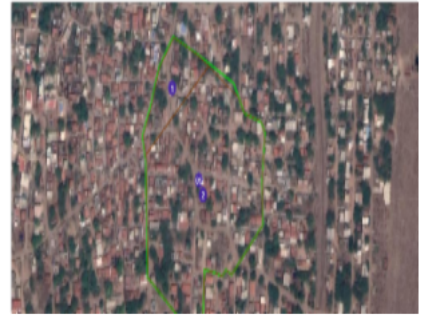

Nazri Naksha

Google Map View