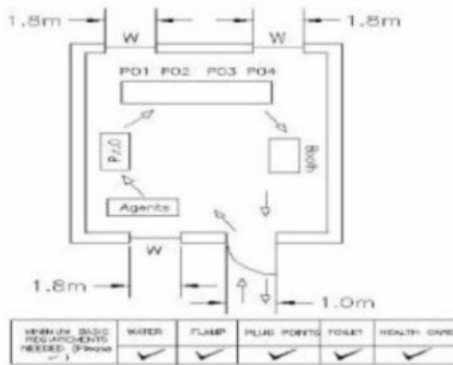

Nazri Naksha

Google Map View

Polling Station Building Front View

Polling Station Front View

Cad View

Key MAP View