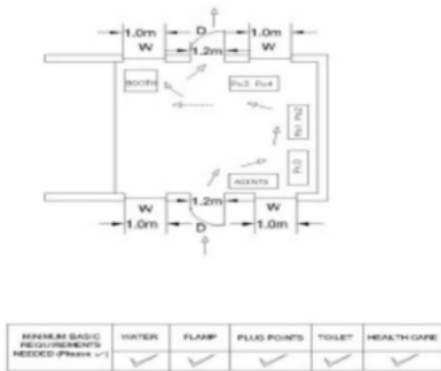

Nazri Naksha

Google Map View

Polling Station Building Front View

Polling Station Front View

Cad View

Key MAP View