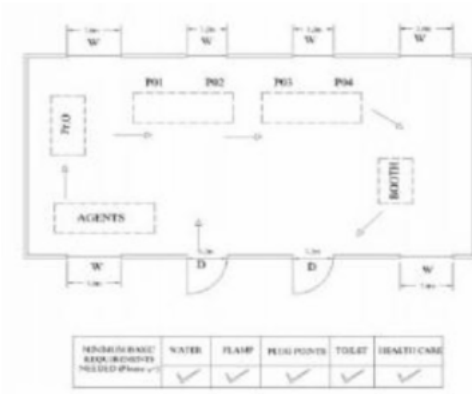

Nazri Naksha

Google Map View

Cad View