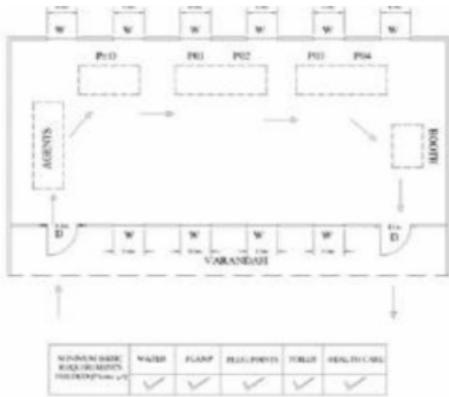

Nazri Naksha

Google Map View

Polling Station Building Front View

Polling Station Front View

Cad View

Key MAP View