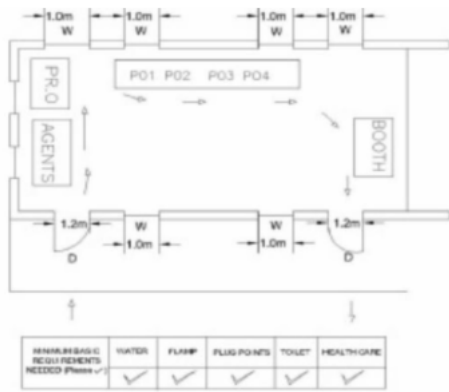

Nazri Naksha

Google Map View

Polling Station Building Front View

Polling Station Front View

Cad View

Key MAP View