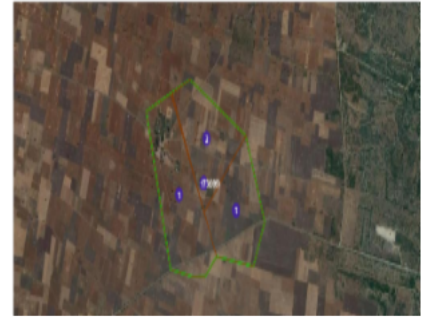

Nazri Naksha

Google Map View