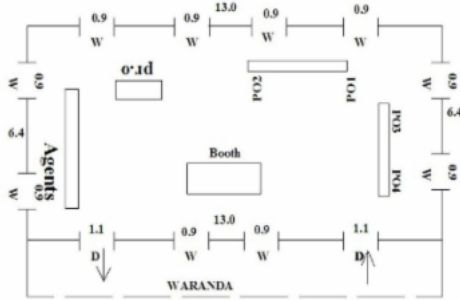

Cad View

Key MAP View

Cad Drawing