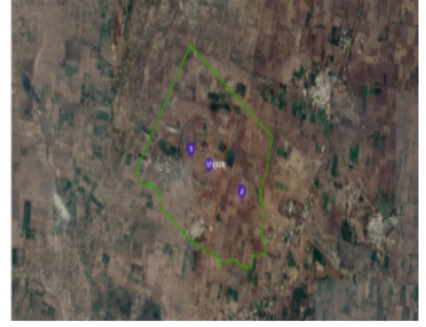

Nazri Naksha

Google Map View