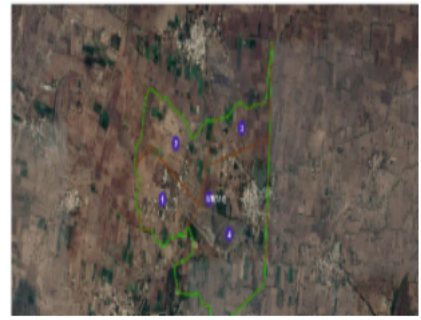

Nazri Naksha

Google Map View