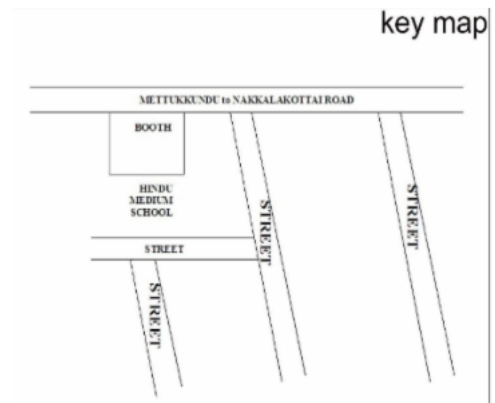

Cad View

Key MAP View

Cad Drawing

key map