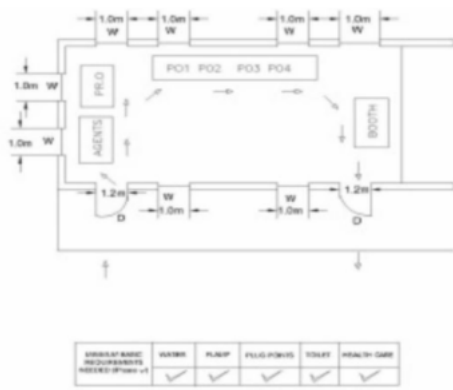

Nazri Naksha

Google Map View

Polling Station Building Front View

Polling Station Front View

Cad View

Key MAP View