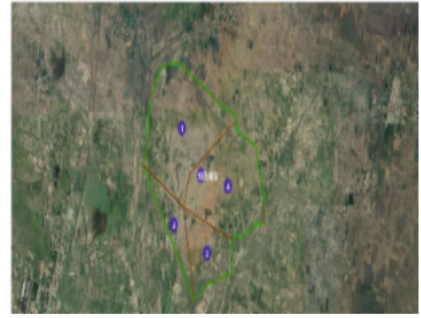

Nazri Naksha

Google Map View