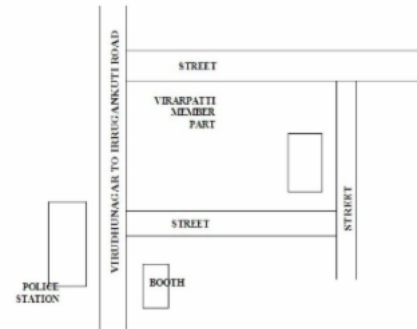

Cad View

Key MAP View

Cad Drawing

key map