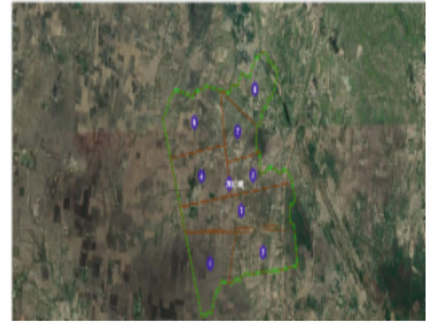

Nazri Naksha

Google Map View