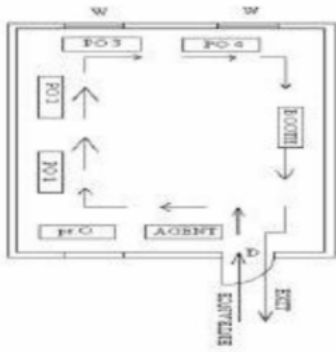

Nazri Naksha

Google Map View