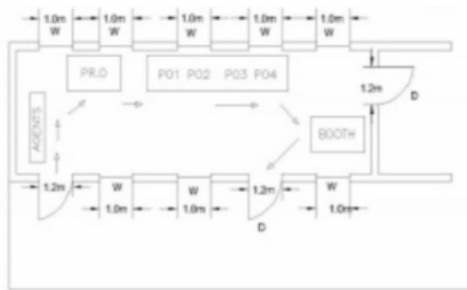

Nazri Naksha

Google Map View

Polling Station Building Front View

Polling Station Front View

Cad View

MINIMUM BASIC REQUIREMENTS	WATER	PUMP	PLUG-HOLE	TOILET	WASHING
NEEDS/Plan-1	✓	✓	✓	✓	✓

Key MAP View