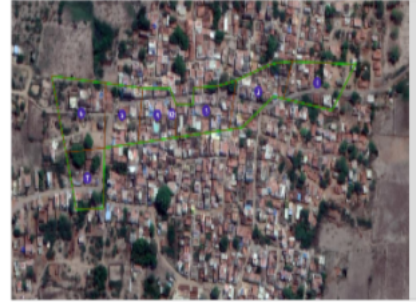

Nazri Naksha

Google Map View