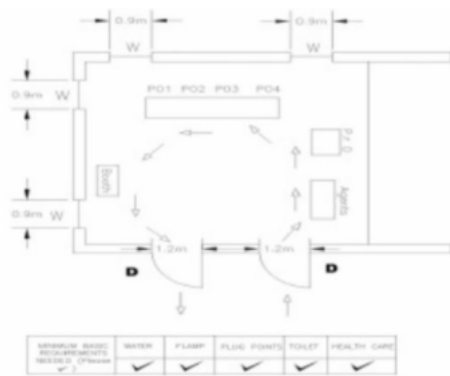

Nazri Naksha

Google Map View

Polling Station Building Front View

Polling Station Front View

Cad View

Key MAP View