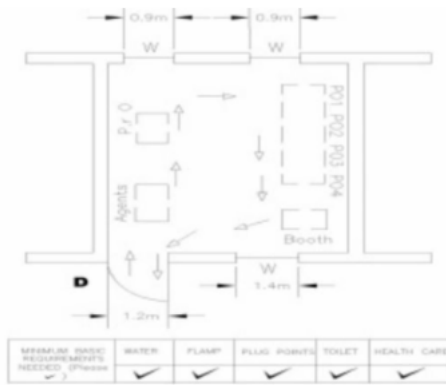

Nazri Naksha

Google Map View

Cad View