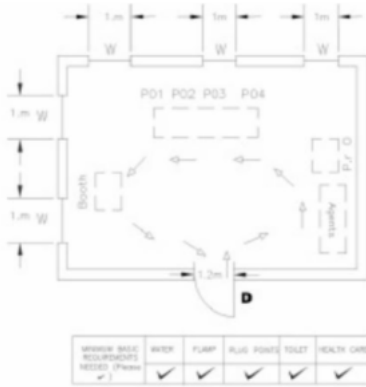

Nazri Naksha

Google Map View

Polling Station Building Front View

Polling Station Front View

Cad View

Key MAP View