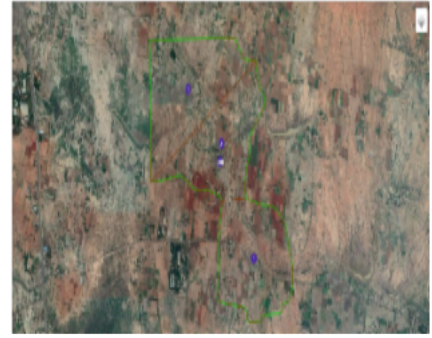

Nazri Naksha

Google Map View