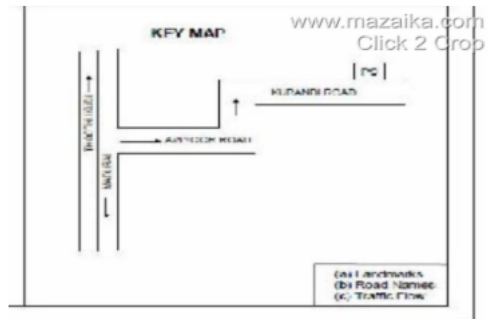

Polling Station Front View

Date: 9/12/2015
Time: 7:54:16 AM

ELEVATION

Date: 9/12/2015
Time: 7:54:16 AM

ELEVATION

Cad View

Key MAP View

Date: 9/12/2015
Time: 7:54:16 AM