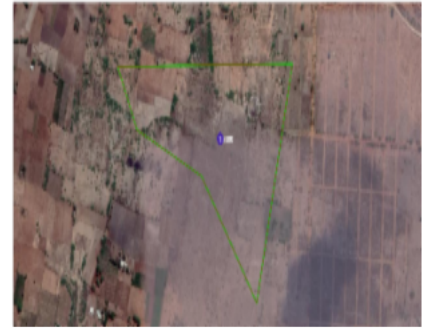

Nazri Naksha

Google Map View