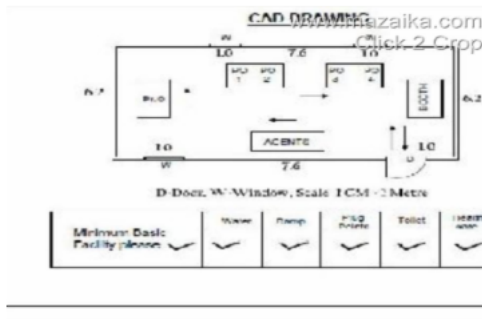

Polling Station Front View

Date: 9/12/2015
Time: 7:54:16 AM

ELEVATION

Date: 9/12/2015
Time: 7:54:16 AM

ELEVATION

Cad View

Key MAP View

Date: 9/12/2015
Time: 7:54:16 AM