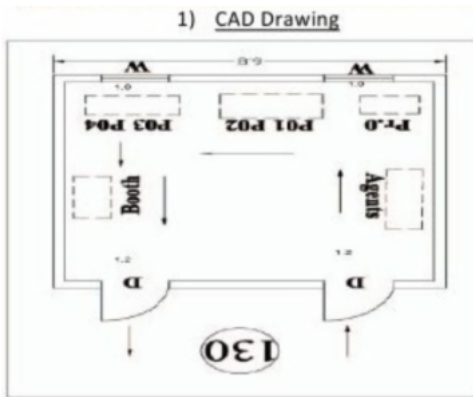

Nazri Naksha

Google Map View

Polling Station Building Front View

Polling Station Front View

Cad View

Key MAP View