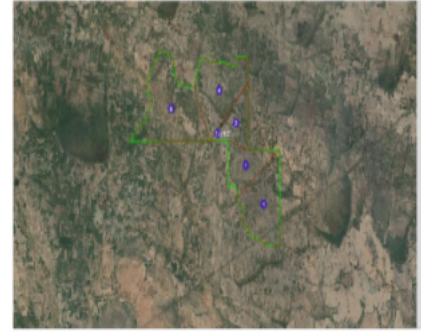

Nazri Naksha

Google Map View