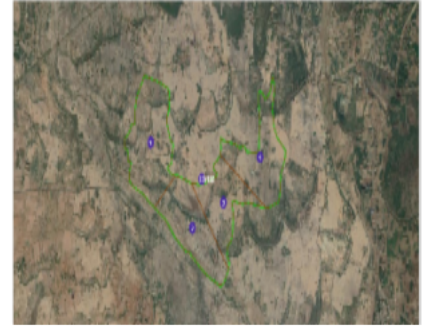

Nazri Naksha

Google Map View