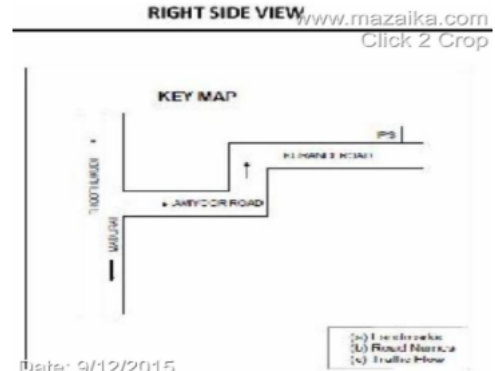

ELEVATION

Date: 9/12/2015  
Time: 7:54:16 AM

Polling Station Front View

ELEVATION

Date: 9/12/2015  
Time: 7:54:16 AM

Cad View

Date: 9/12/2015  
Time: 7:54:16 AM

Key MAP View