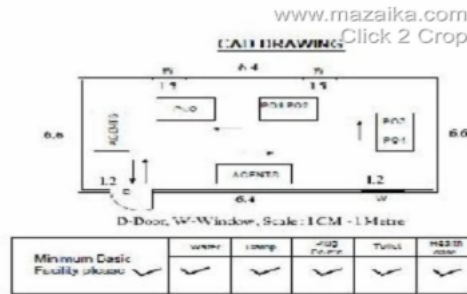

ELEVATION

Date: 9/12/2015  
Time: 7:54:16 AM

Polling Station Front View

ELEVATION

Date: 9/12/2015  
Time: 7:54:16 AM

Cad View

Date: 9/12/2015  
Time: 7:54:16 AM

Key MAP View